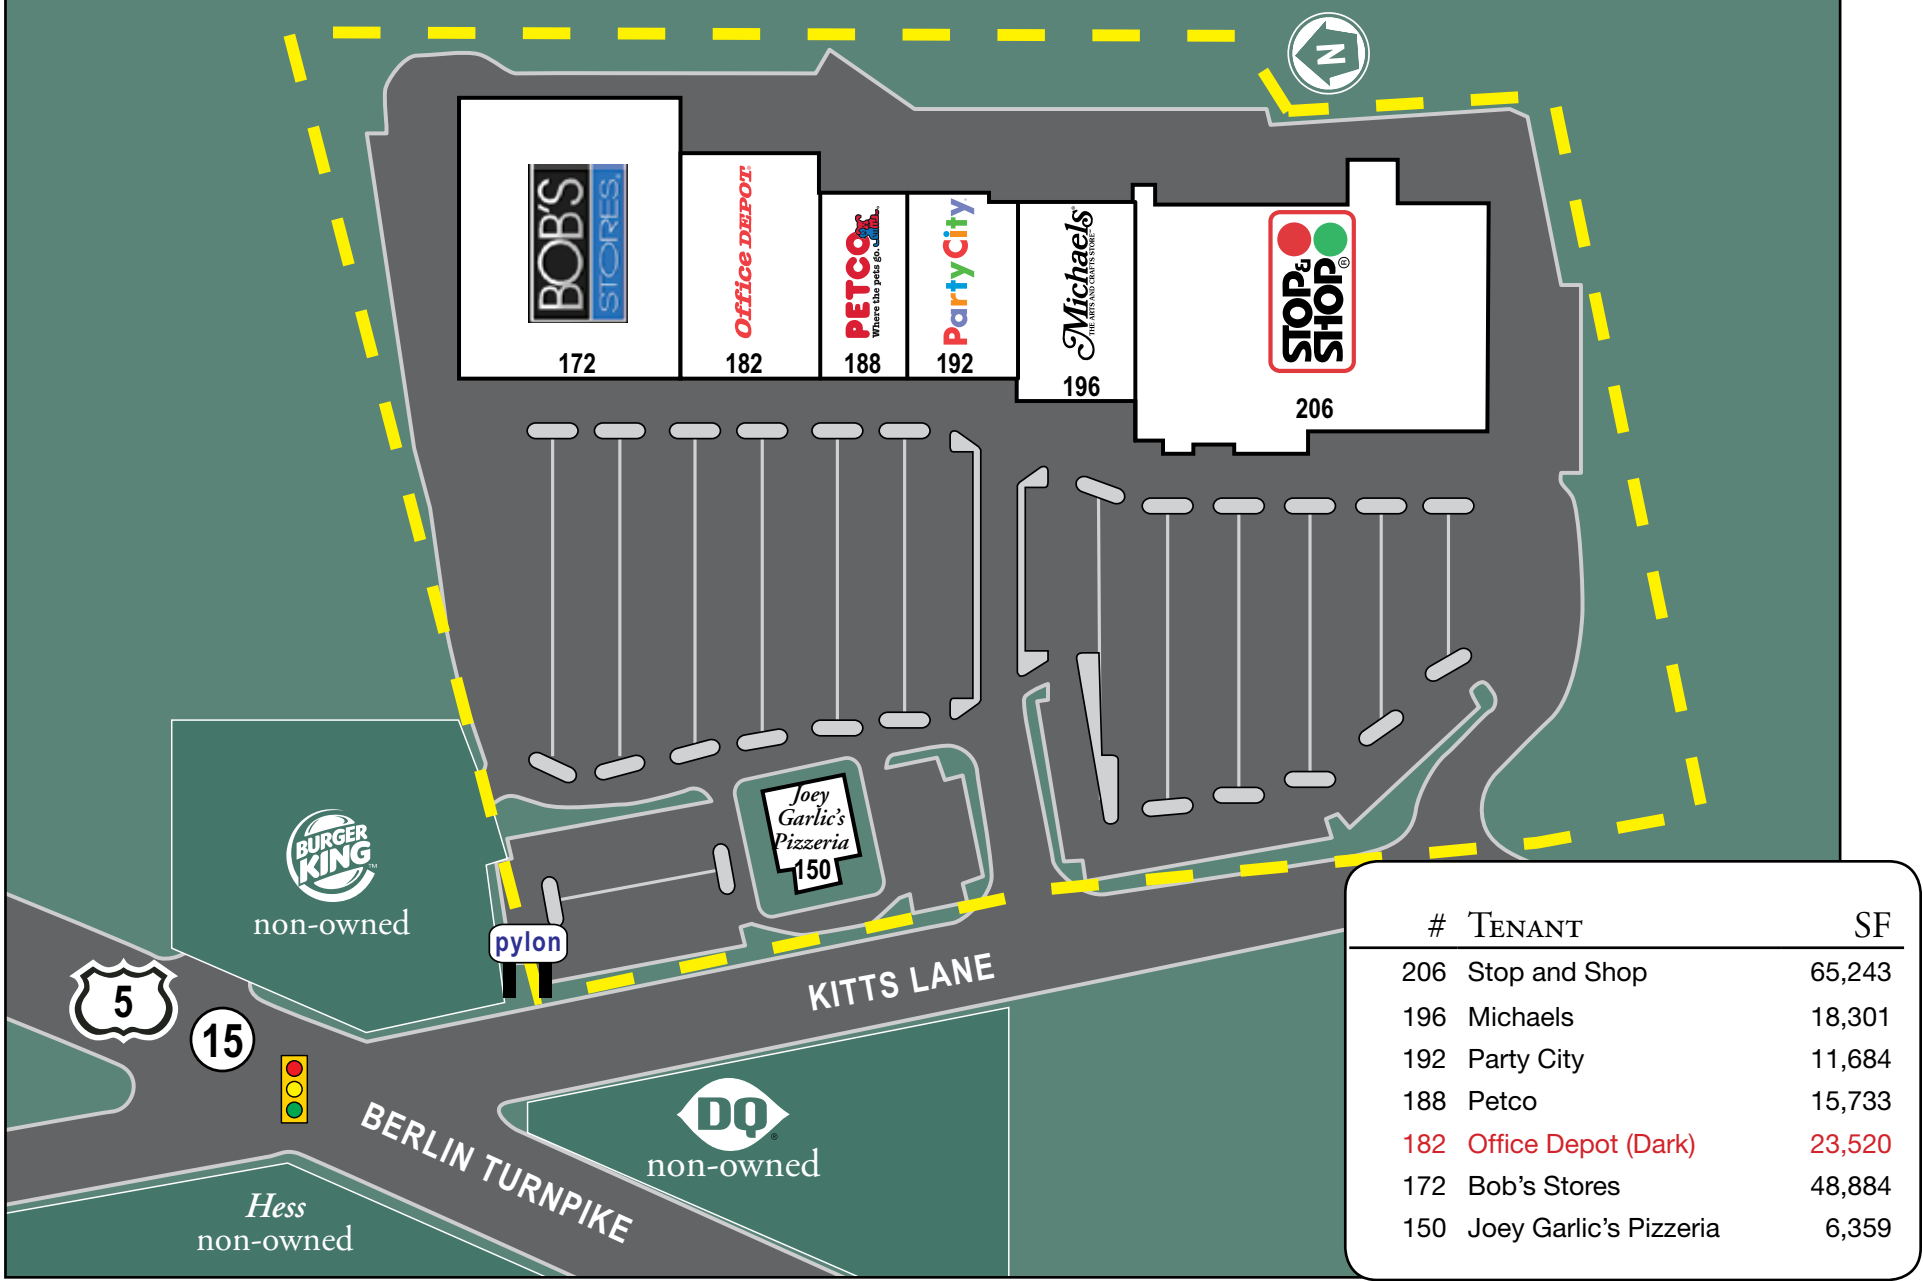

# NEWINGTON COMMONS

Newington, CT

#	TENANT	SF
206	Stop and Shop	65,243
196	Michaels	18,301
192	Party City	11,684
188	Petco	15,733
182	Office Depot (Dark)	23,520
172	Bob's Stores	48,884
150	Joey Garlic's Pizzeria	6,359