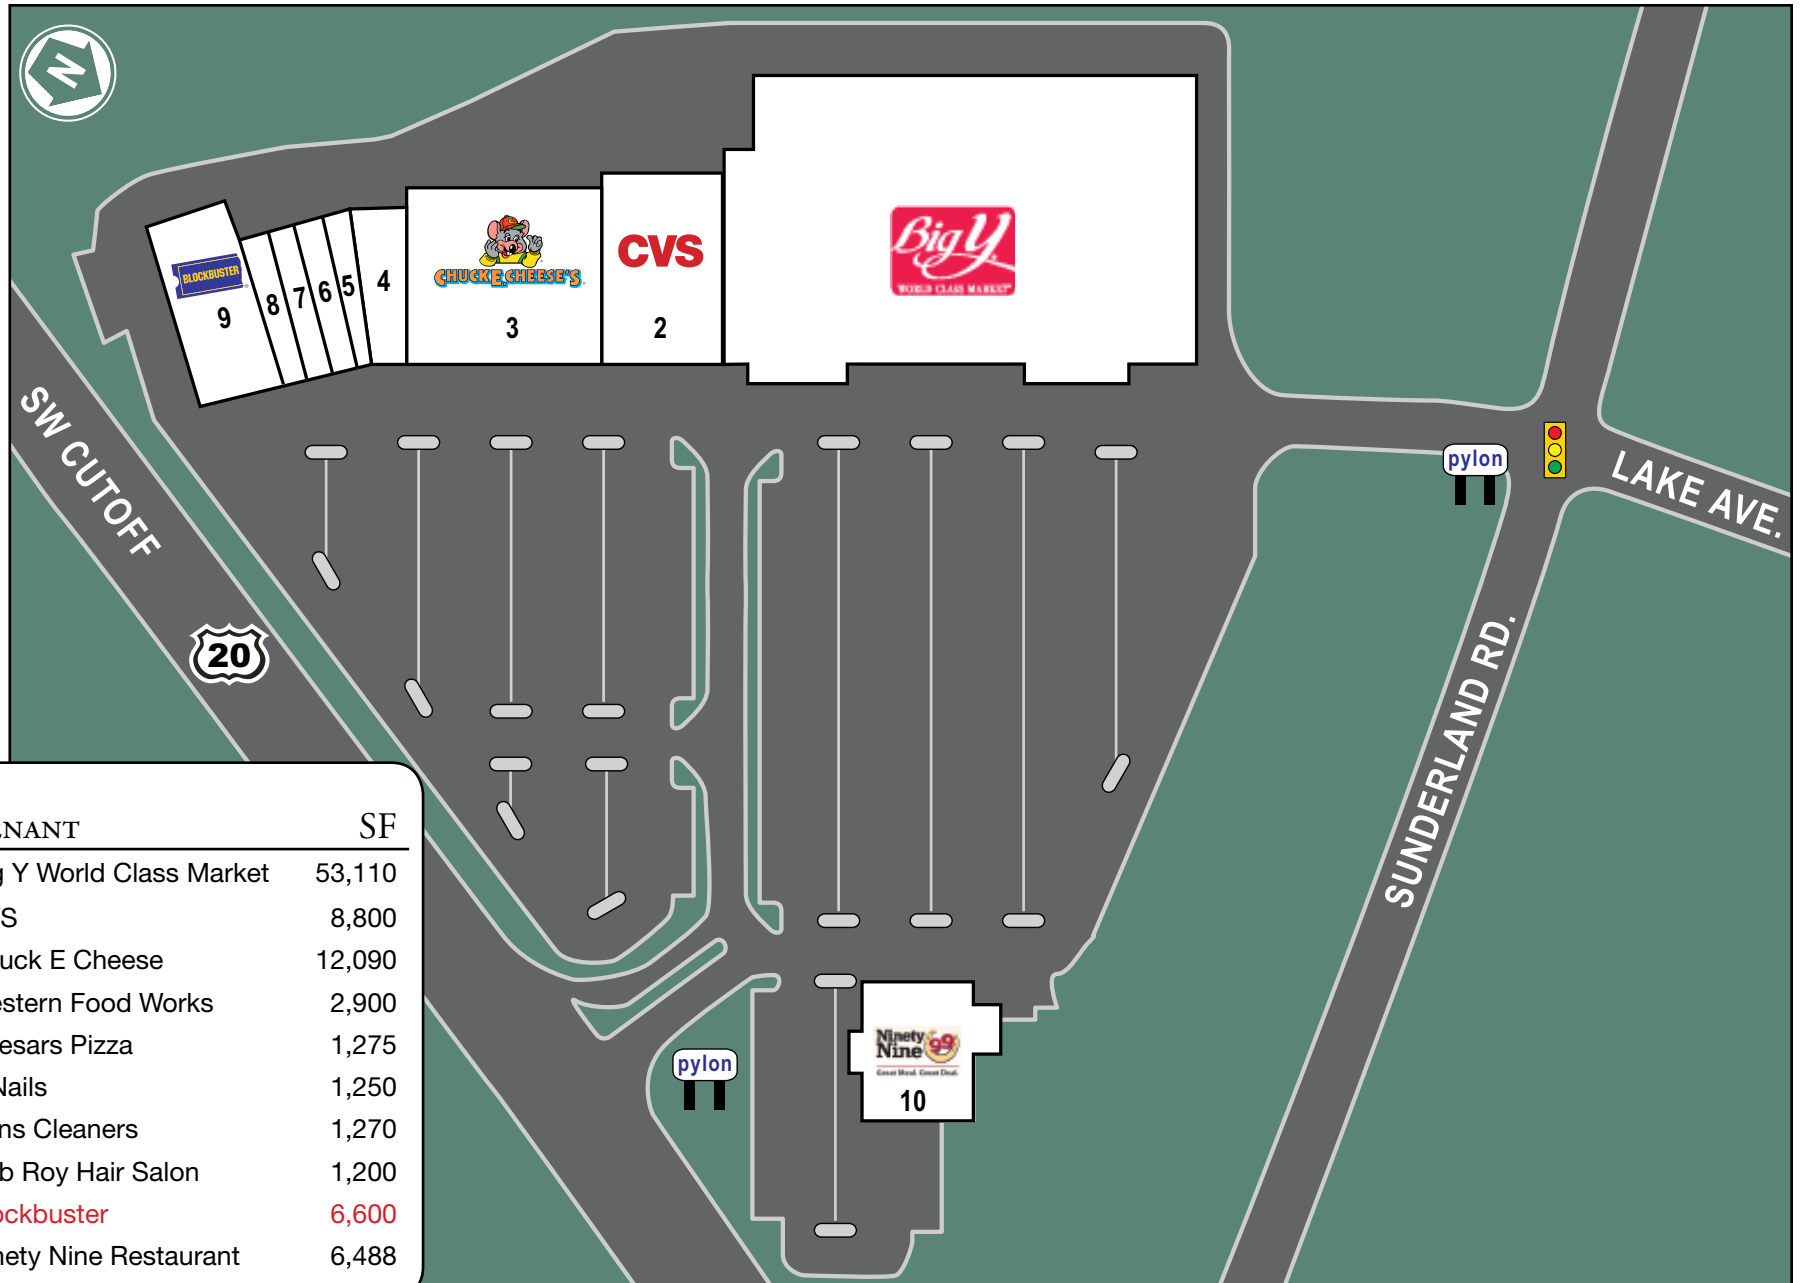

SOUTHWEST COMMONS

Worcester, MA

#	TENANT	SF
1	Big Y World Class Market	53,110
2	CVS	8,800
3	Chuck E Cheese	12,090
4	Western Food Works	2,900
5	Caesars Pizza	1,275
6	V Nails	1,250
7	Sons Cleaners	1,270
8	Rob Roy Hair Salon	1,200
9	Blockbuster	6,600
10	Ninety Nine Restaurant	6,488