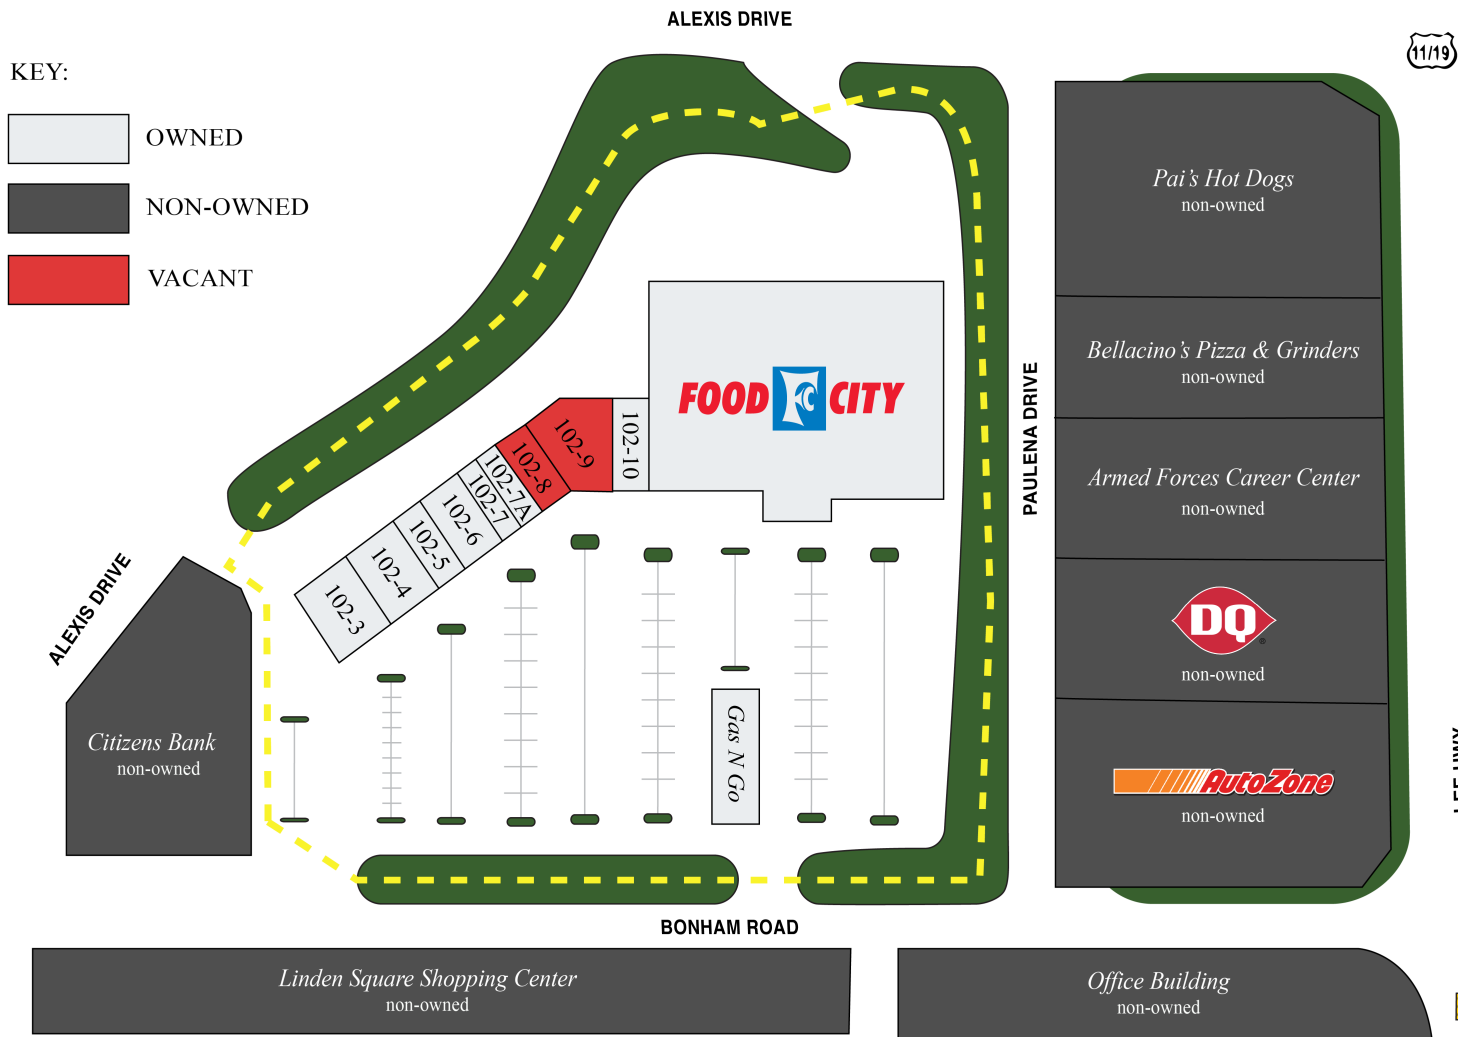

Old Bakery Place

100-102 Bonham Road, Bristol, VA 24202

Tenant Roster

#	TENANT	SF	#	TENANT	SF
100	Food City	49,086	102-7	Khanh Van Phan	1,060
102-10	Boyd Insurance	1,260	102-6	China Sun Restaurant	1,540
102-9	To Be Leased	3,921	102-5	H&R Block	1,540
102-8	To Be Leased	2,300	102-4	Exalt Academy	3,040
102-7a	Jersey Mike's Subs	1,740	102-3	Osaka Japanese Rest.	3,140