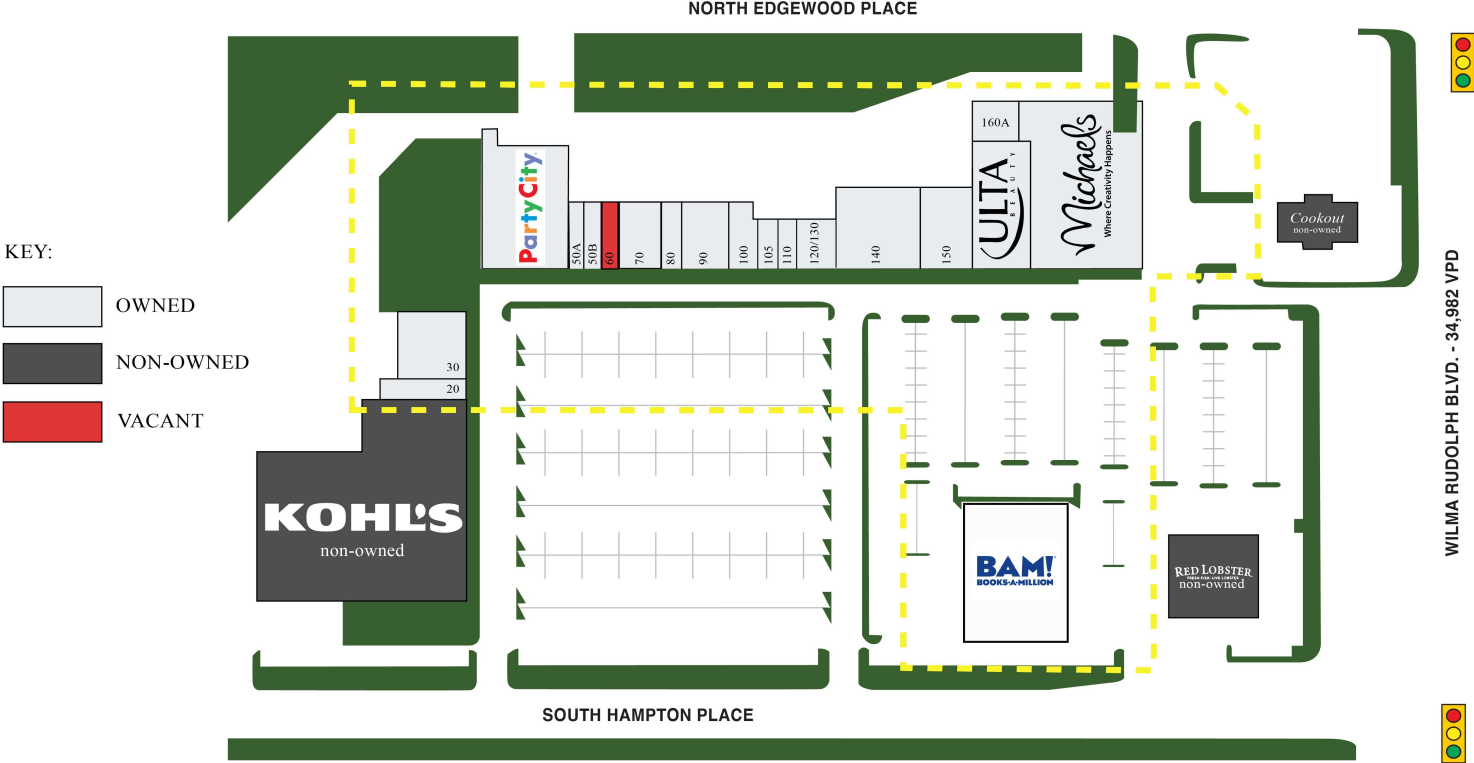

HAMPTON PLAZA

2864 Wilma Rudolph Blvd, Clarksville, TN 37040

Tenant Roster

#	TENANT	SF	#	TENANT	SF	#	TENANT	SF
20	CosmoProf	2,978	80	Crumb! Cookies	2,000	150	Mattress Firm	6,000
30	CATO	6,400	90	Lane Bryant	4,400	160	Ulta	11,000
40	Party City	15,330	100	Tandoor Indian Restaurant	2,400	160A	Utility Closet	3,692
50A	Sally Beauty Supply	1,577	105	Mariner Finance	1,800	170	Michaels	25,306
50B	Nail Time	1,577	110	Edible Arrangements	1,200	180	Books-A-Million	20,000
60	To Be Leased	1,600	120/130	America's Best	3,000			
70	Replay Toys	4,000	140	Kirkland's	10,000			